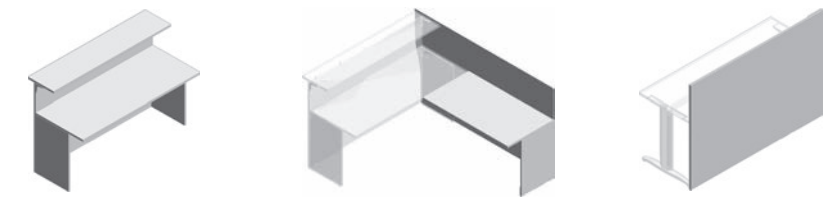

Top access da 38 cm
Cable outlet w.38 cm with cable tray

Boccola passacavi diam. 8 cm
Cable porthole diam. 8 cm

Vertebra passacavi
Vertical cable running

Coppia morsetti per paretina condivisa
Couple clamps for bench frontal panel

80/100/120/140/160/180 x 80 x 73H

80/100/120/140 x 60 x 73H 100/120/140/160 x 60 x 73H

90/120/140/160 x 75 x 110H 165/195/215/235 x 67 x 110H 60/80/100/120/140/160/180 x 2,5 x 110H

90 x 60 x 110H 76 x 76 x 110H 120 x 38 x 123H