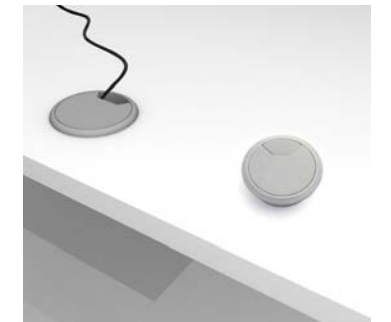

Salita cavi verticale - Canala orizzontale 65 cm
Vertical - horizontal cable running w.65 cm

Coppia morsetti per paretina singola
Couple clamps for single desk frontal panel

Ammortizzatore per cerniere
Shock absorber for hinges

Top access da 38 cm
Cable outlet w.38 cm with cable tray

Boccola passacavi diam. 8 cm
Cable porthole diam. 8 cm

Vertebra passacavi
Vertical cable running

Coppia morsetti per paretina condivisa
Couple clamps for bench frontal panel