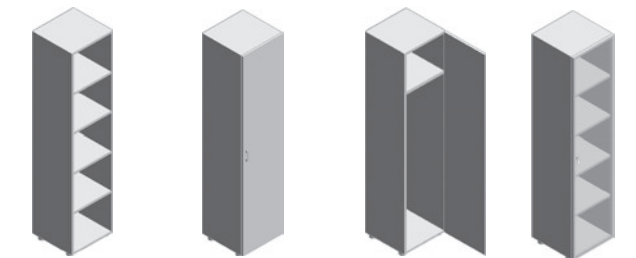

Transformability is Derby's office system true strength, capable of granting an always new look to the workplace.

A revolution in terms of space and aesthetics, but also in terms of ergonomics: everyone can choose the shape that best fits.

80/100/120/140/160/180 x 80 x 73H

80/100/120/140 x 60 x 73H 100/120/140/160 x 60 x 73H

90/120/140/160 x 75 x 110H 165/195/215/235 x 67 x 110H 60/80/100/120/140/160/180 x 2,5 x 110H

90 x 60 x 110H 76 x 76 x 110H 120 x 38 x 123H

80/100/120/140/160 x 60 x 73H

160/160 x 80/60 x 73H

45 x 33/45 x 80H

90 x 33/45 x 80H

160/120 x 80/60 x 73H

41 x 80/60 x 73H 84 x 58 x 59H

45 x 33/45 x 119H

90 x 33/45 x 119H

160/160 x 80/60 x 73H

75 x 63 x 54H 80 x 45 x 73H

45 x 33/45 x 196H

90 x 33/45 x 196H

41 x 56 x 50H 41 x 56 x 58H 41 x 56 x 58H

320/370 x 110 x 73H

45 x 33/45 x 196H

90 x 33/45 x 196H