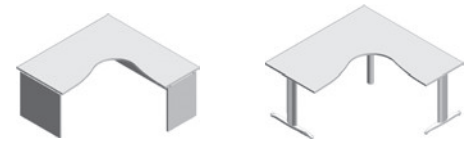

Top access da 38 cm
Cable outlet w.38 cm with cable tray

Boccola passacavi diam. 8 cm
Cable porthole diam. 8 cm

Vertebra passacavi
Vertical cable running

Coppia morsetti per paretina condivisa
Couple clamps for bench frontal panel

80/100/120/140/160/180 x 80 x 73H

80/100/120/140 x 60 x 73H 100/120/140/160 x 60 x 73H

90/120/140/160 x 75 x 110H 165/195/215/235 x 67 x 110H 60/80/100/120/140/160/180 x 2,5 x 110H

90 x 60 x 110H 76 x 76 x 110H 120 x 38 x 123H

80/100/120/140/160 x 60 x 73H

160/160 x 80/60 x 73H

45 x 33/45 x 80H

90 x 33/45 x 80H

160/120 x 80/60 x 73H

41 x 80/60 x 73H 84 x 58 x 59H

45 x 33/45 x 119H

90 x 33/45 x 119H