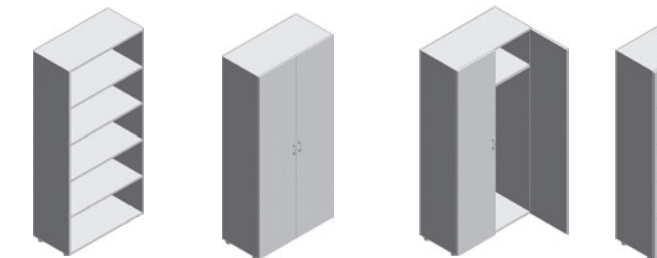

Transformability is Derby's office system true strength, capable of granting an always new look to the workplace.

A revolution in terms of space and aesthetics, but also in terms of ergonomics: everyone can choose the shape that best fits.

80/100/120/140/160/180 x 80 x 73H

80/100/120/140 x 60 x 73H 100/120/140/160 x 60 x 73H

90/120/140/160 x 75 x 110H 165/195/215/235 x 67 x 110H 60/80/100/120/140/160/180 x 2,5 x 110H

90 x 60 x 110H 76 x 76 x 110H 120 x 38 x 123H

80/100/120/140/160 x 60 x 73H

160/160 x 80/60 x 73H

45 x 33/45 x 80H

90 x 33/45 x 80H

160/120 x 80/60 x 73H

41 x 80/60 x 73H 84 x 58 x 59H

45 x 33/45 x 119H

90 x 33/45 x 119H

160/160 x 80/60 x 73H

75 x 63 x 54H 80 x 45 x 73H

45 x 33/45 x 196H

90 x 33/45 x 196H

41 x 56 x 50H 41 x 56 x 58H 41 x 56 x 58H

320/370 x 110 x 73H

45 x 33/45 x 196H

90 x 33/45 x 196H